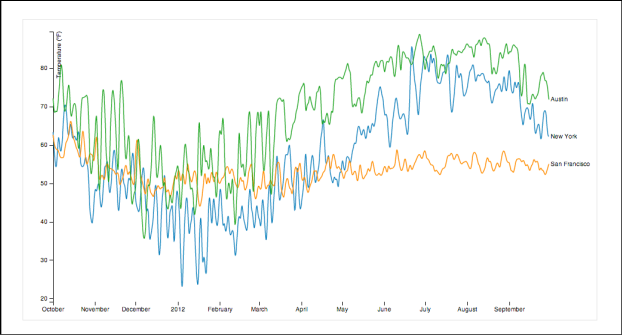

Sample D3 Chart Types

Line

Area

Bar

Candle stick

Sample D3 Chart Types

Box chart with whiskers