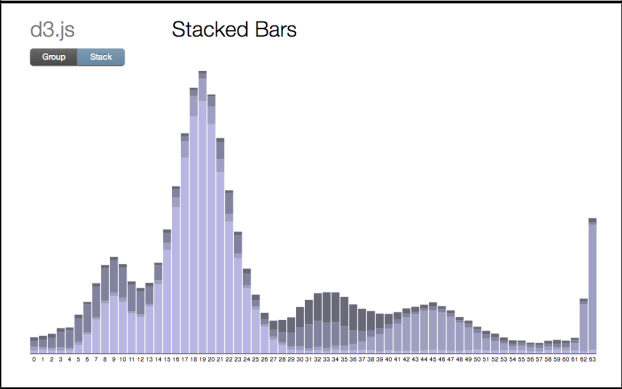

Sample D3 Chart Types

Line

Area

Bar

Candle stick

Sample D3 Chart Types

Box chart with whiskers