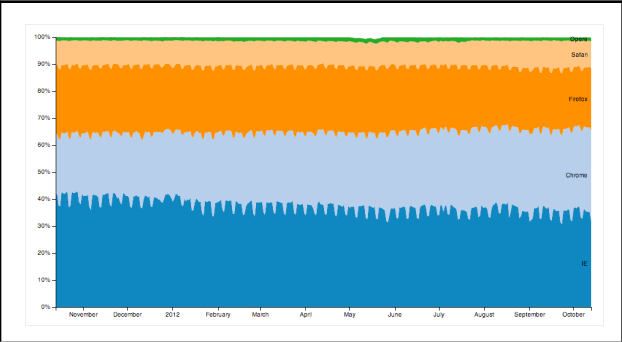

Sample D3 Chart Types

Line

Area

Bar

Candle stick

Sample D3 Chart Types

Box chart with whiskers