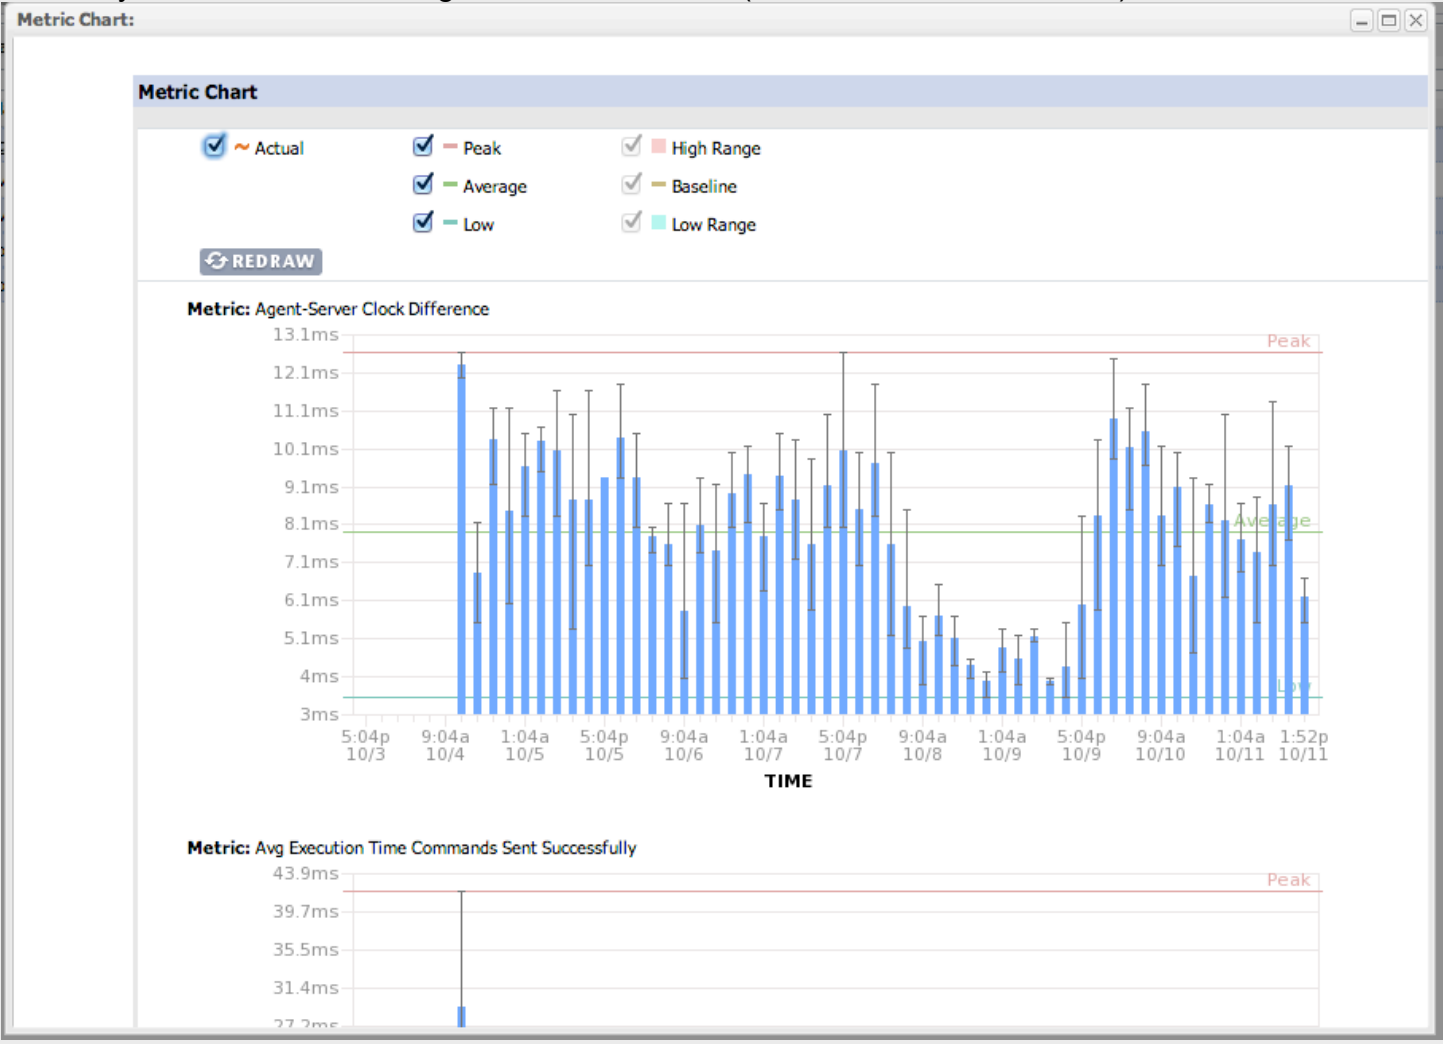

### Inventory: Resource: Monitoring tab : Graphs subtab

Summary Inventory Alerts **Monitoring** Events Operations Configuration

Tables **Graphs** Traits Availability Schedules

Action: Refresh Default View: Default OK

**Availability - 100.0%** (of known values for the timeframe shown)

**Agent-Server Clock Difference (RHQ Agent)** Low: 3.5ms Avg: 7.8ms Peak: 12.7ms

**Avg Execution Time Commands Received Successfully (RHQ Agent)** Low: 0s Avg: 4.2083s Peak: 7.014s

**Avg Execution Time Commands Sent Successfully (RHQ Agent)** Low: 4ms Avg: 4.3216ms Peak: 42ms

**Total Number Of Commands Received per Minute (RHQ Agent)** Low: 0 Avg: 0.2 Peak: 10.2

Ref

f

Inventory: Resource: Monitoring tab : Tables subtab (hit Chart Selected Metrics):