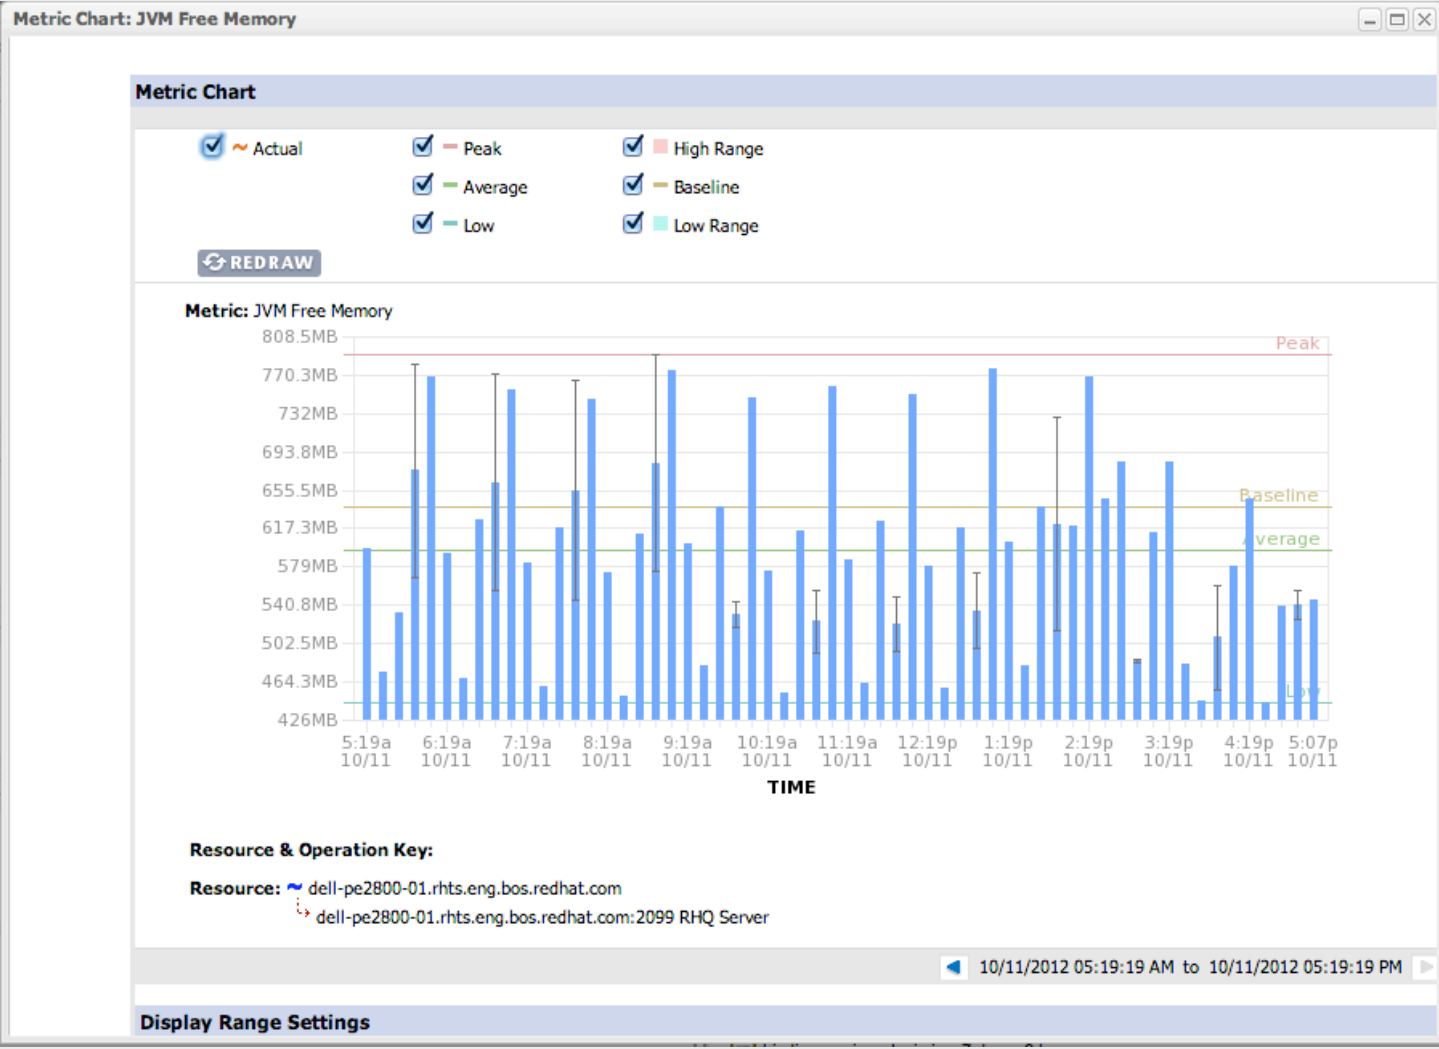

### Dashboard: Resource Metric Graph: Live Graph

atches **Create Count per Minute** The number of instances of this EJB3 Session Bean that have been created since server start

Ref									
c	<p data-bbox="359 267 1717 305">Inventory: Resource: Summary tab : Activity subtab: Resource Measurements portlet: Sparklines</p> <div data-bbox="359 310 1528 889"><p data-bbox="367 326 848 358">  <b>Resource: Measurements</b>    </p><table data-bbox="388 386 1507 634"><tbody><tr><td data-bbox="388 386 548 423"></td><td data-bbox="558 386 1451 423"><b>Active Thread Count</b> 71</td></tr><tr><td data-bbox="388 451 548 488"></td><td data-bbox="558 451 1499 488"><b>JVM Free Memory</b> 539.23MB</td></tr><tr><td data-bbox="388 516 548 553"></td><td data-bbox="558 516 1499 553"><b>JVM Total Memory</b> 1,014.81MB</td></tr><tr><td data-bbox="388 581 548 618"></td><td data-bbox="558 581 1499 618"><b>Transactions Committed per Minute</b> 37.8</td></tr></tbody></table><p data-bbox="747 667 905 699" style="text-align: center;">see more...</p></div>		<b>Active Thread Count</b> 71		<b>JVM Free Memory</b> 539.23MB		<b>JVM Total Memory</b> 1,014.81MB		<b>Transactions Committed per Minute</b> 37.8
	<b>Active Thread Count</b> 71								
	<b>JVM Free Memory</b> 539.23MB								
	<b>JVM Total Memory</b> 1,014.81MB								
	<b>Transactions Committed per Minute</b> 37.8								

Ref

d

Inventory: Resource: Summary tab : Activity subtab: Resource Measurements portlet (click metric name)

Ref

e

### Inventory: Resource: Monitoring tab : Graphs subtab

Summary Inventory Alerts **Monitoring** Events Operations Configuration

Tables **Graphs** Traits Availability Schedules

Action: Refresh Default View: Default OK