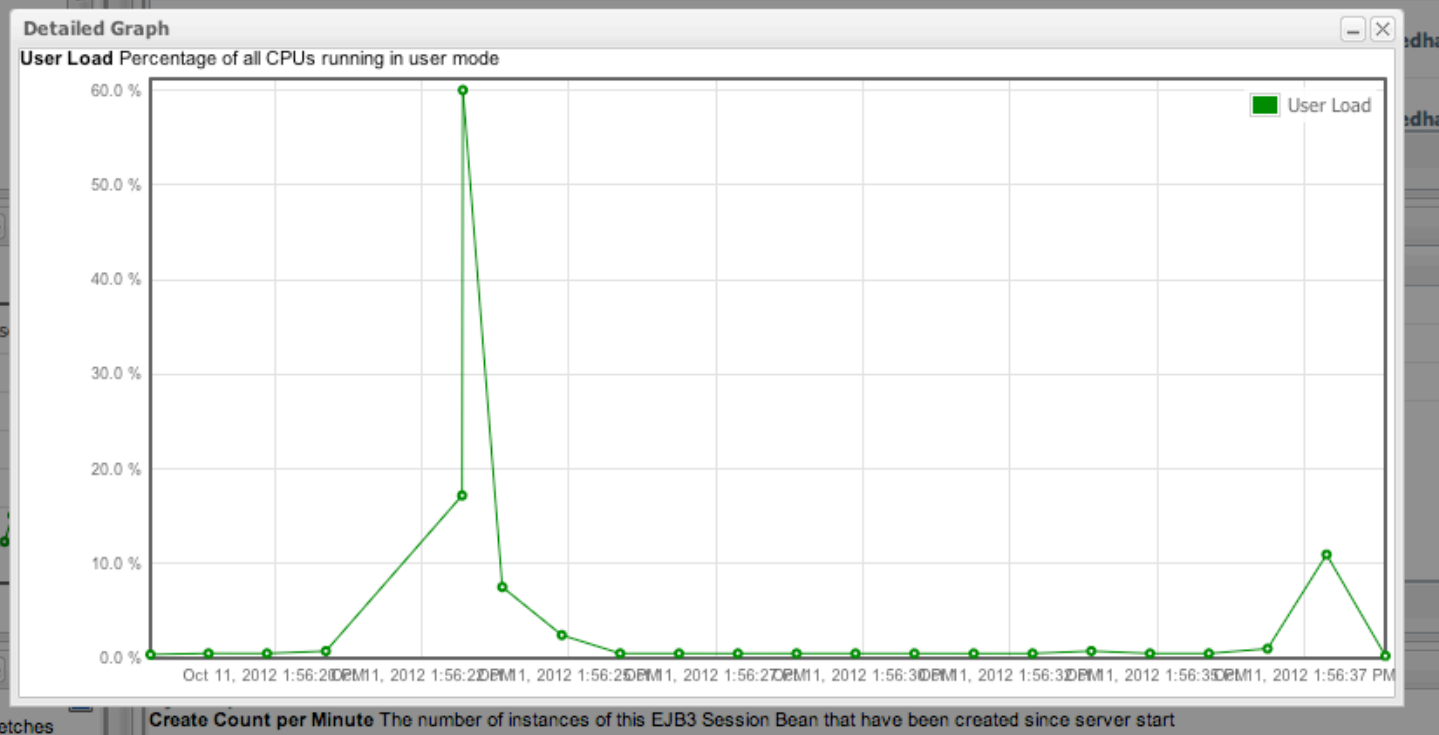

RHQ Charting Visual Gallery

Approximate data points from the User Load graph

Ref	
a	Dashboard: Resource Metric Graph portlet Resource Metric Graph dell-pe2800-01.rhfs.eng.bos.redhat.com User Load Percentage of all CPUs running in user mode <table border="1" data-bbox="562 565 1297 1003"><caption>Approximate data points from the User Load graph</caption><thead><tr><th>Time (approx)</th><th>User Load (%)</th></tr></thead><tbody><tr><td>0.0</td><td>0.35</td></tr><tr><td>0.1</td><td>0.15</td></tr><tr><td>0.2</td><td>0.20</td></tr><tr><td>0.3</td><td>0.18</td></tr><tr><td>0.4</td><td>0.40</td></tr><tr><td>0.5</td><td>0.15</td></tr><tr><td>0.6</td><td>0.18</td></tr><tr><td>0.7</td><td>0.38</td></tr><tr><td>0.8</td><td>0.15</td></tr><tr><td>0.9</td><td>0.18</td></tr><tr><td>1.0</td><td>0.58</td></tr><tr><td>1.1</td><td>0.38</td></tr><tr><td>1.2</td><td>0.15</td></tr><tr><td>1.3</td><td>0.18</td></tr><tr><td>1.4</td><td>0.38</td></tr><tr><td>1.5</td><td>0.15</td></tr><tr><td>1.6</td><td>0.18</td></tr><tr><td>1.7</td><td>0.62</td></tr><tr><td>1.8</td><td>0.15</td></tr><tr><td>1.9</td><td>0.18</td></tr><tr><td>2.0</td><td>0.32</td></tr><tr><td>2.1</td><td>0.15</td></tr><tr><td>2.2</td><td>0.18</td></tr><tr><td>2.3</td><td>0.78</td></tr><tr><td>2.4</td><td>0.28</td></tr><tr><td>2.5</td><td>0.28</td></tr><tr><td>2.6</td><td>0.28</td></tr><tr><td>2.7</td><td>0.42</td></tr><tr><td>2.8</td><td>0.20</td></tr><tr><td>2.9</td><td>0.25</td></tr><tr><td>3.0</td><td>0.25</td></tr><tr><td>3.1</td><td>0.25</td></tr><tr><td>3.2</td><td>0.25</td></tr><tr><td>3.3</td><td>0.25</td></tr></tbody></table>

Ref

b

Dashboard: Resource Metric Graph: Live Graph

atches **Create Count per Minute** The number of instances of this EJB3 Session Bean that have been created since server start